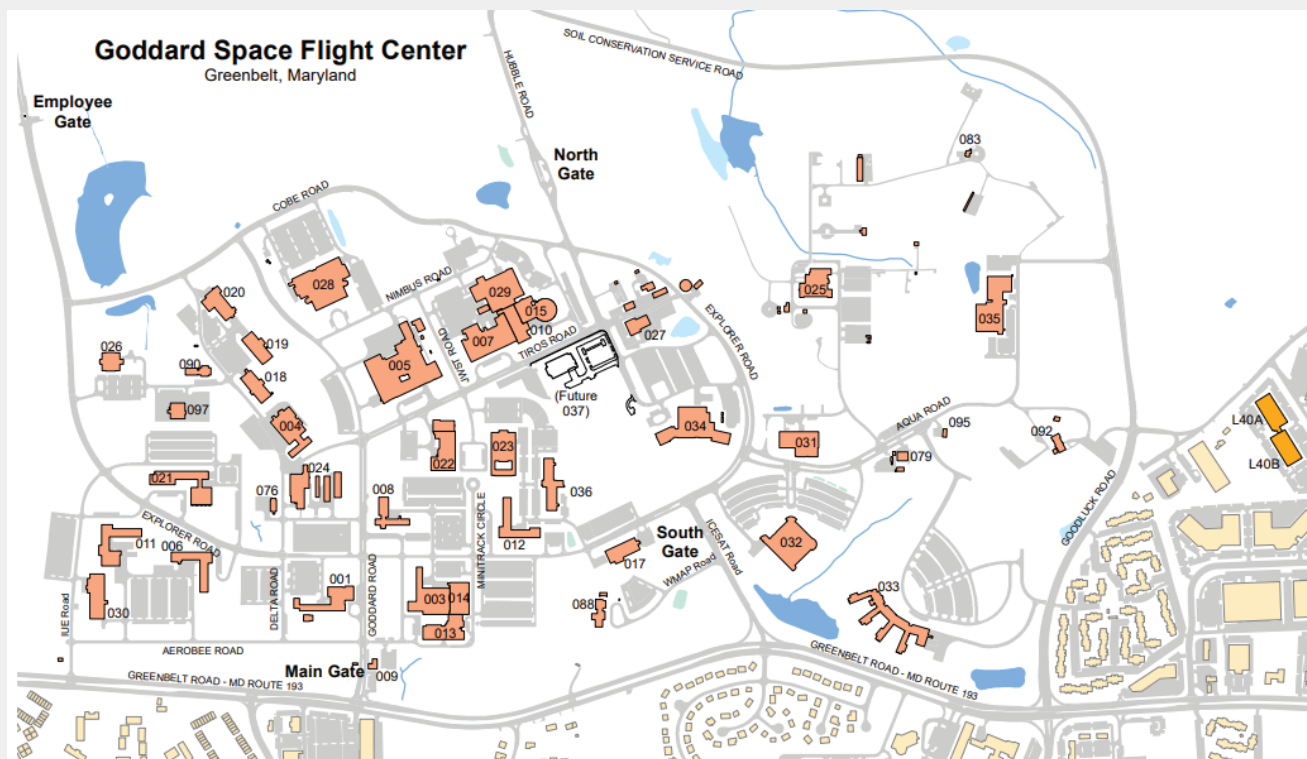

Reaching the metro system from Ronald Reagan National Airport (DCA):

Ronald Reagan National Airport has its own stop on the Yellow line of the DC metro system. To reach NASA Goddard from here, take the Yellow line north. If required, change to the Green line to continue northwards. The destination stop is Greenbelt Metro station (see below).

Reaching the metro system from Dulles International Airport (IAD):

Dulles International Airport is the furthest from the DC area and NASA Goddard. You can connect to the DC metro system via the 5A bus, which runs from Dulles and stops at two metro locations in DC. These are Rosslyn, and L'Enfant Plaza. The journey takes approximately 1 hour. To reach NASA Goddard, it is recommended to travel to L'Enfant Plaza station. From here, take the Green metro line northbound. The destination stop is Greenbelt Metro station (see below).

Goddard Space Flight Center:

The closest stop to Goddard is the Greenbelt station, which is at the northern end of the Green Metro line. From there you can take the G14 or 15x buses, which both stop directly outside the NASA main gate. The 15x is a much faster but limited express service for Goddard staff that only runs at certain times of the day. Alternatively, there is a large taxi bank outside Greenbelt Metro station. A taxi from the station to the NASA Goddard main gate will cost approximately $15 - $20.